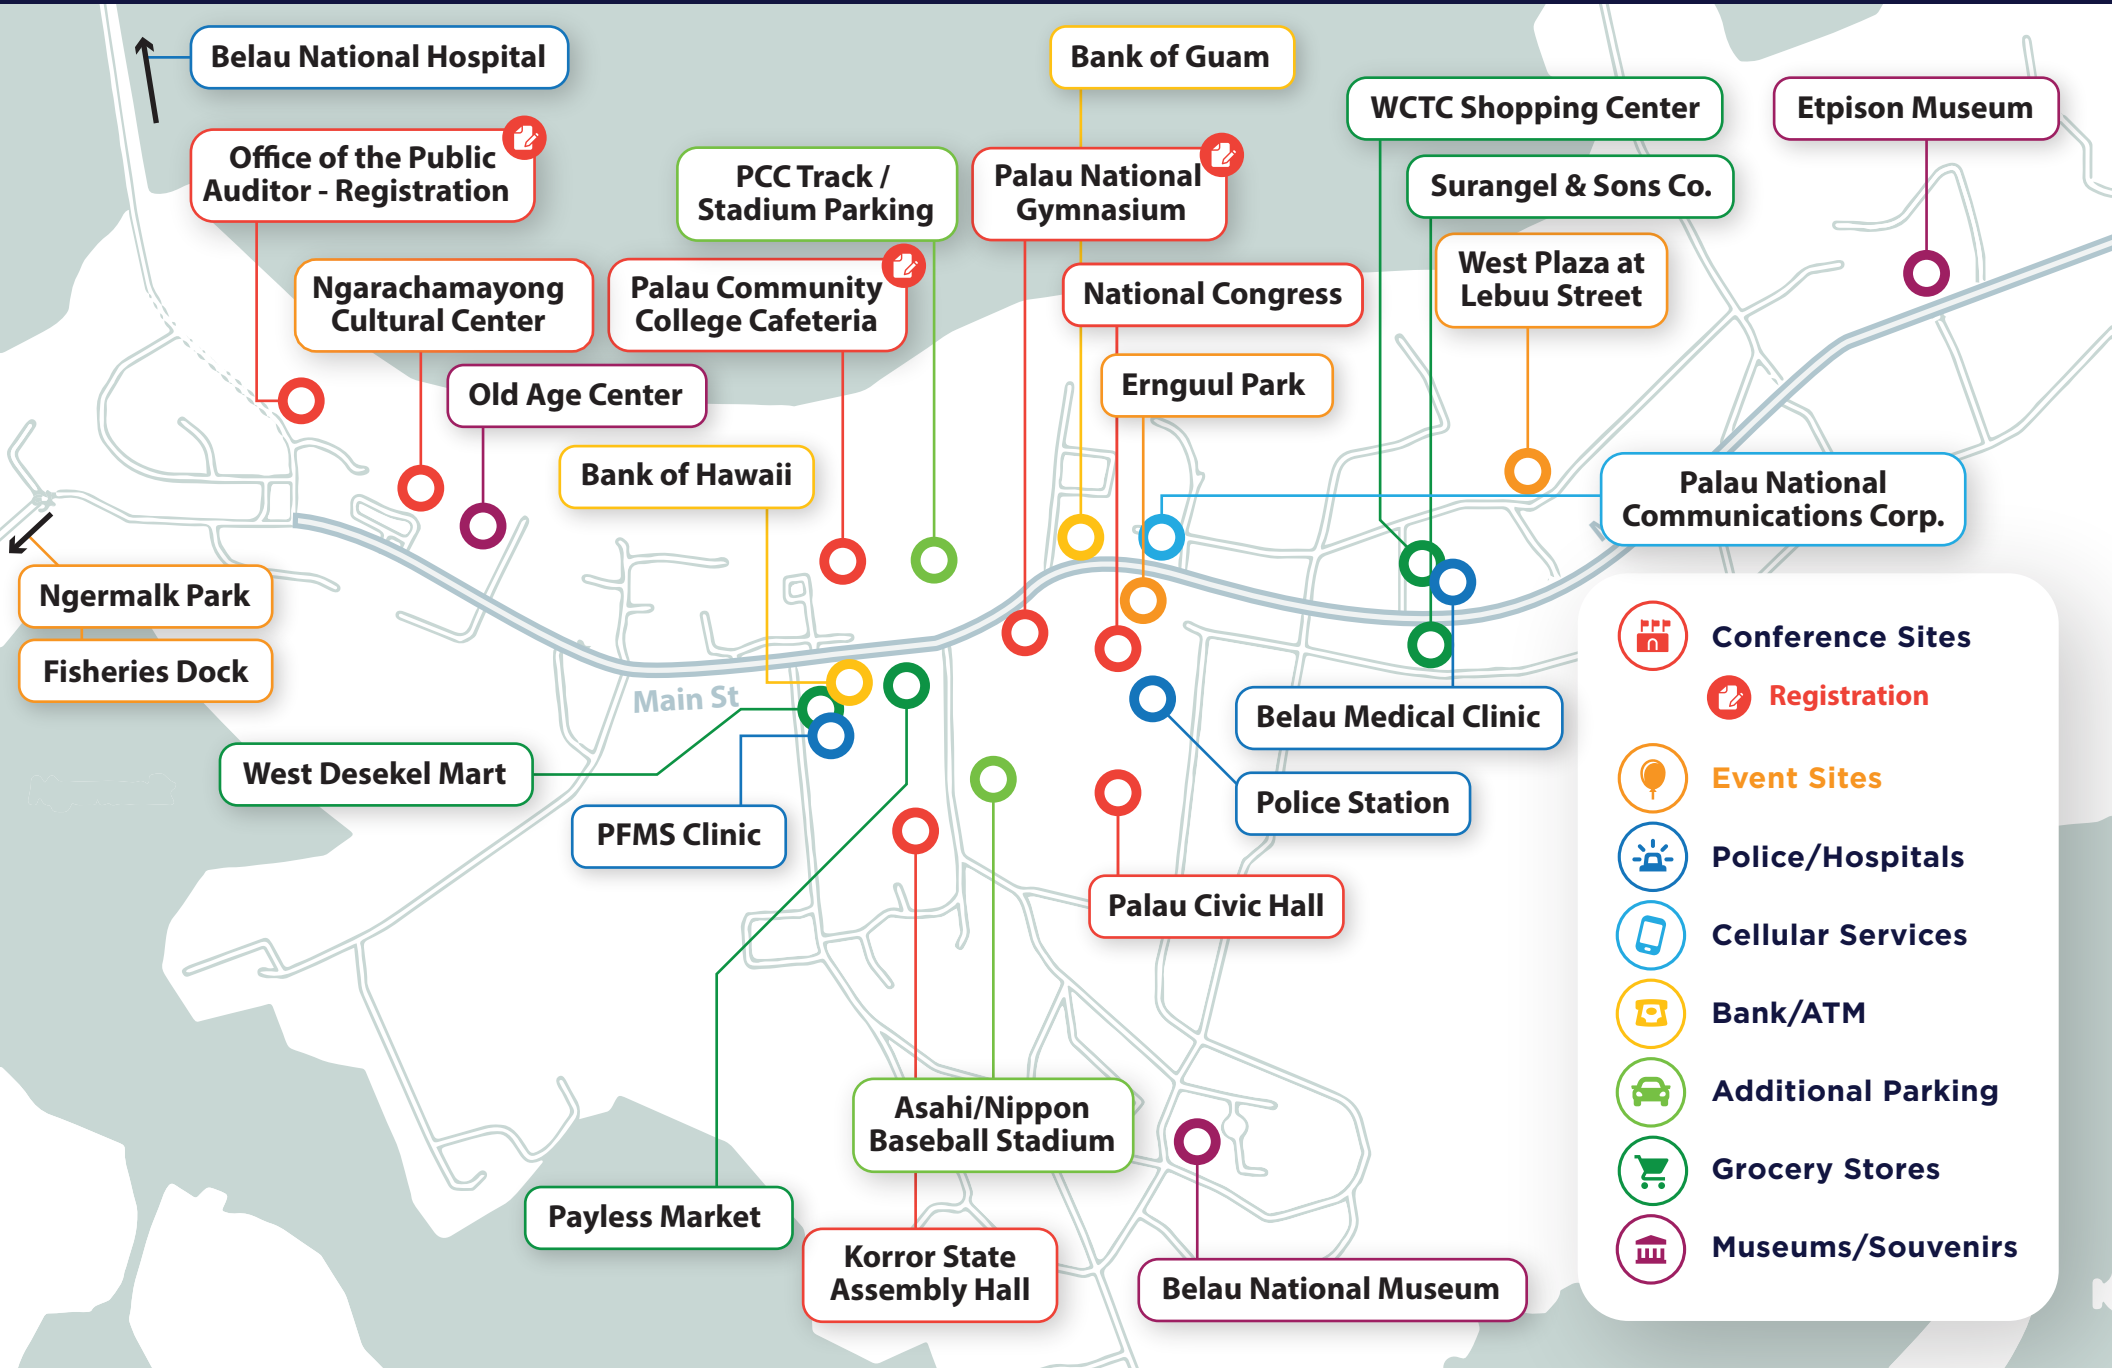

APIPA 2024 Map

Korrer, Palau